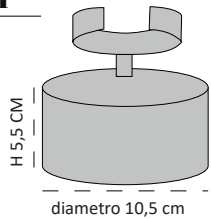

MODEL for watch

COD. ....
10303

MODEL platform