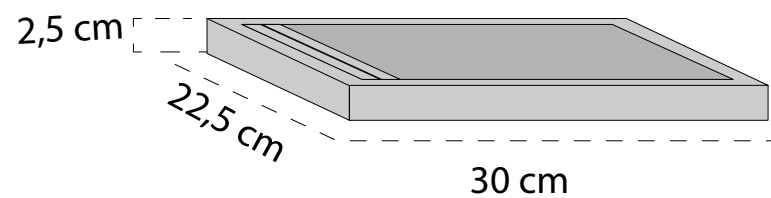

# SHOPPING AID / tray

---

## MODEL **classico S**

---

COD Inside : 26,5 x 19 cm

**10256**

## MODEL **classico L**

---

COD inside : 34,5 x 25,5 cm

**10259**