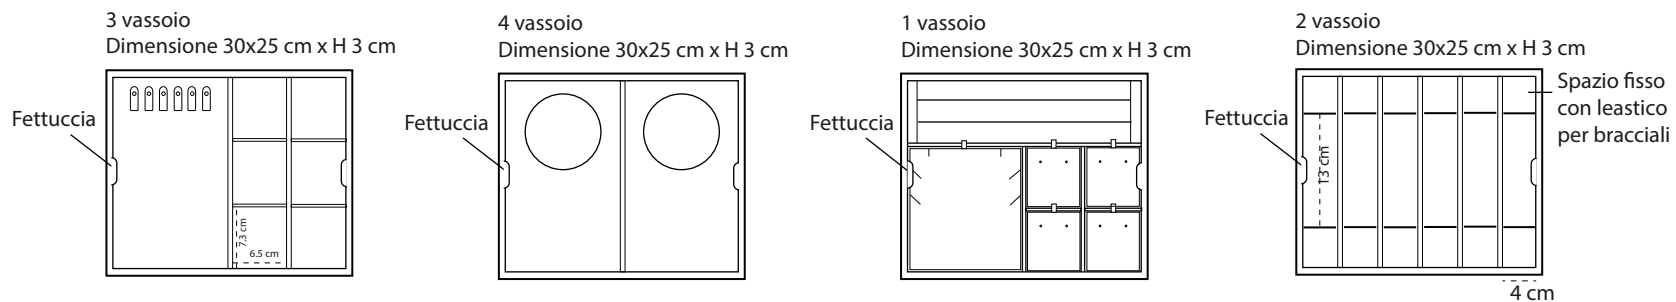

C A V E A U
M I L A N O

CAVEAU MILANO

MODEL **Venere**

COD
CA2021D

MODEL **Michelangelo**

COD
CA2021U

CAVEAU MILANO

MODEL Firenze

Cassetto Estraibile
29.5 cm x 16.6 cm x H 3 cm

Fondo Caveaux

COD
CA001U

MODEL Venezia

Cassetto Fisso
29.5 cm x 16.6 cm x H 5.5 cm

COD
CA002D

CAVEAU MILANO

MODEL Roma