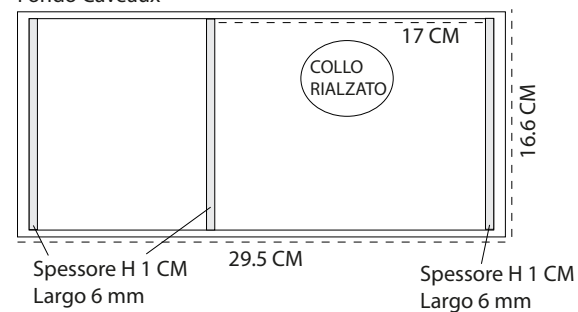

C A V E A U
M I L A N O

CAVEAU MILANO

MODEL **Venere**

COD
CA2021D

MODEL **Michelangelo**

COD
CA2021U

CAVEAU MILANO

MODEL Firenze

Cassetto Estraibile
29.5 cm x 16.6 cm x H 3 cm

Fondo Caveaux

COD
CA001U

MODEL Venezia

Cassetto Fisso
29.5 cm x 16.6 cm x H 5.5 cm

COD
CA002D

CAVEAU MILANO

MODEL Roma