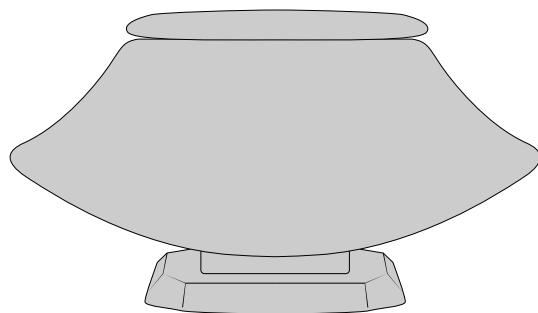

Neckform / Colli

MODEL **otto**

COD

h.9 cm

9623