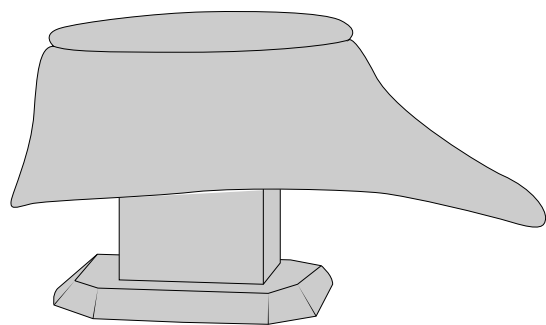

Neckform / Colli

MODEL **otto**

COD

h.9 cm

9623