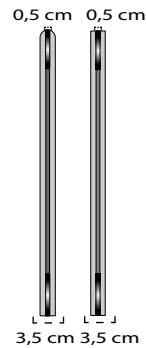

BACK / Sultano collection

MODEL back

MODEL siders

MODEL Total

FIANCO/SIDE

MODEL Grid

COD
100050-100059

modello 1

modello 2

modello 3

modello 4