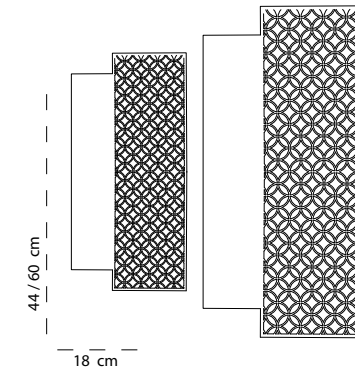

BACK / Sultano collection

MODEL back

MODEL siders

MODEL Total

FIANCO/SIDE

MODEL Grid

COD
100050-100059

modello 1

modello 2

modello 3

modello 4