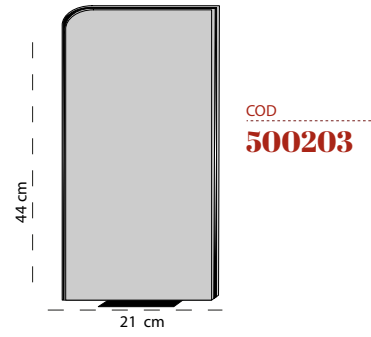

BACK / Sultano collection

MODEL back

MODEL siders

MODEL Total

FIANCO/SIDE

MODEL Grid

COD
100050-100059

modello 1