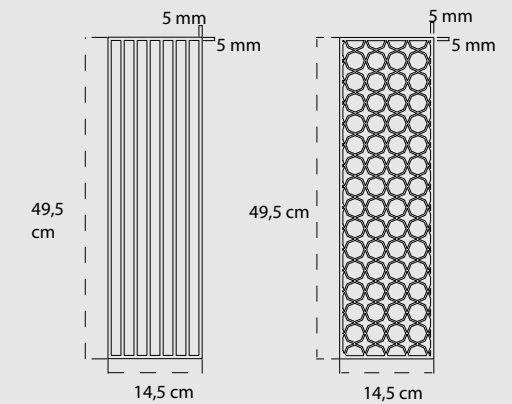

BACK / Sultano collection

MODEL back

MODEL siders

MODEL Total

FIANCO/SIDE

MODEL Grid

COD
100050-100059

modello 1

modello 2

modello 3

modello 4