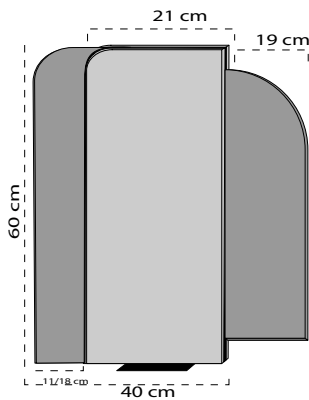

BACK / Sultano collection

MODEL back

MODEL siders

MODEL Total

FIANCO/SIDE

MODEL Grid

COD
100050-100059

modello 1

modello 2

modello 3

modello 4