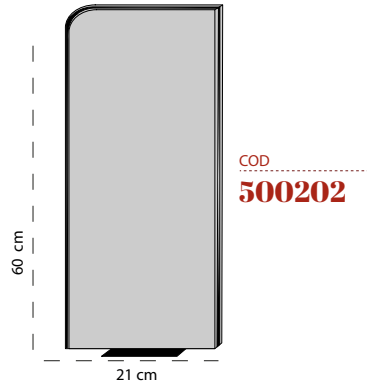

BACK / Sultano collection

MODEL back

MODEL siders

MODEL Total

FIANCO/SIDE

MODEL Grid

COD
100050-100059

modello 1

modello 2

modello 3

modello 4