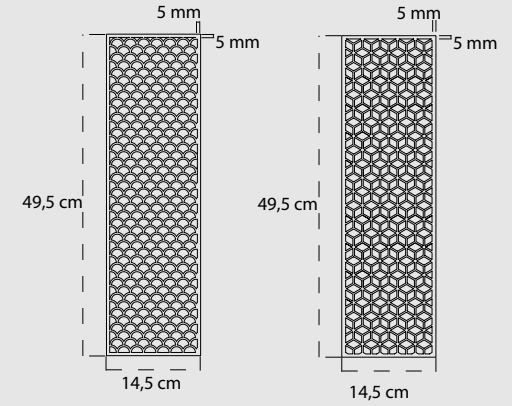

BACK / Sultano collection

MODEL back

MODEL siders

MODEL Total

FIANCO/SIDE

MODEL Grid

COD
100050-100059

modello 1

modello 2

modello 3

modello 4