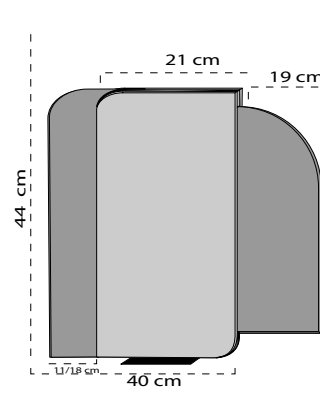

BACK / Sultano collection

MODEL back

MODEL siders

MODEL Total

FIANCO/SIDE

MODEL Grid

COD
100050-100059

modello 1