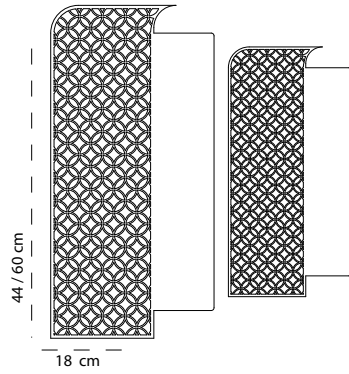

BACK / Sultano collection

MODEL back

MODEL siders

MODEL Total

FIANCO/SIDE

MODEL Grid

COD
100050-100059

modello 1

modello 2

modello 3

modello 4