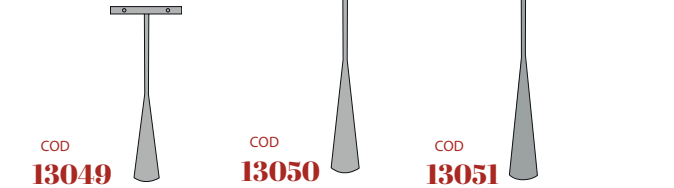

SUPPORT for earrings

Bold