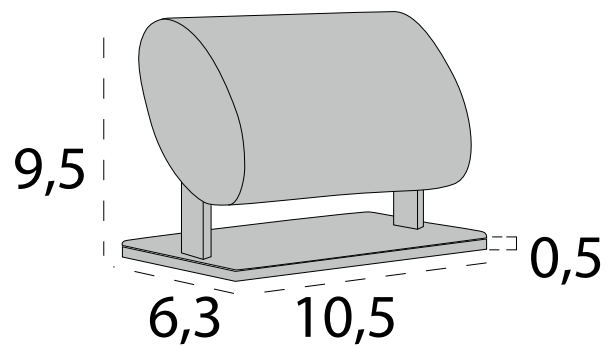

# UNIT DISPLAYS / Luna collection

---

MODEL for bracelet

COD

**30501**