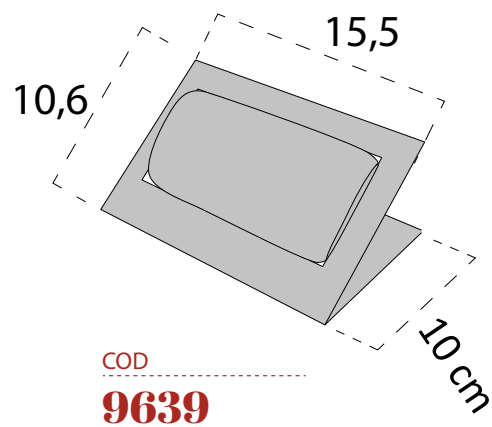

# UNIT DISPLAYS / Pettorina collection

---

MODEL **for bracelet**

COD

**9639**