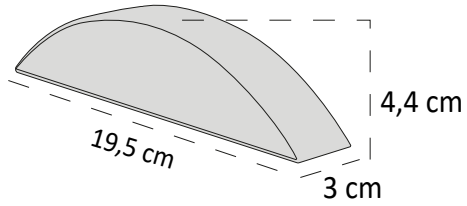

UNIT DISPLAYS / Sky collection

MODEL for bracelet

COD

3342