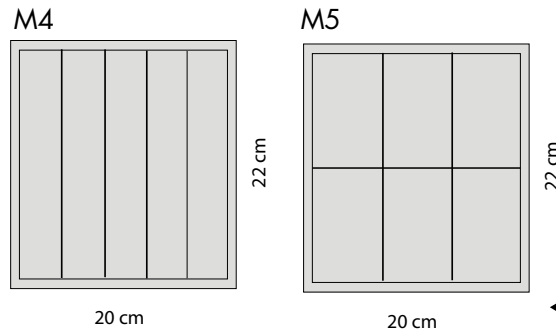

BEAUTY LITTLE 10051

The beauty is composed of 5 trays
13,5cm x 20cm x h. 4cm

INSERTS

BEAUTY MEDIUM 10052

5 trays h 3,5 cm

BEAUTY MEDIUM 10052/B

6 trays h 3 cm

BEAUTY MEDIUM 10810

5 trays with drawer slides

INSERTS

BEAUTY BIG 10050

5 trays h 3,5 cm

BEAUTY BIG 10050/B

6 trays h 3 cm

BEAUTY BIG 10811

5 trays with drawer slides

INSERTS

model DAKOTA

code	B (cm)	P (cm)	H (cm)
26448	32,5	23,1	23,8