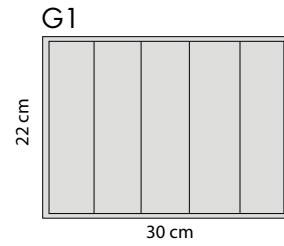

BEAUTY LITTLE 10051

The beauty is composed of 5 trays
13,5cm x 20cm x h. 4cm

INSERTS

BEAUTY MEDIUM 10052

5 trays h 3,5 cm

BEAUTY MEDIUM 10052/B

6 trays h 3 cm

BEAUTY MEDIUM 10810

5 trays with drawer slides

INSERTS

BEAUTY BIG 10050

5 trays h 3,5 cm

BEAUTY BIG 10050/B

6 trays h 3 cm

BEAUTY BIG 10811

5 trays with drawer slides

INSERTS

model DAKOTA

code	B (cm)	P (cm)	H (cm)
26448	32,5	23,1	23,8