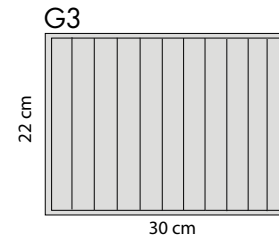

BEAUTY LITTLE 10051

The beauty is composed of 5 trays
13,5cm x 20cm x h. 4cm

INSERTS

BEAUTY MEDIUM 10052

5 trays h 3,5 cm

BEAUTY MEDIUM 10052/B

6 trays h 3 cm

BEAUTY MEDIUM 10810

5 trays with drawer slides

INSERTS

BEAUTY BIG 10050

5 trays h 3,5 cm

BEAUTY BIG 10050/B

6 trays h 3 cm

BEAUTY BIG 10811

5 trays with drawer slides

INSERTS

model DAKOTA

code	B (cm)	P (cm)	H (cm)
26448	32,5	23,1	23,8