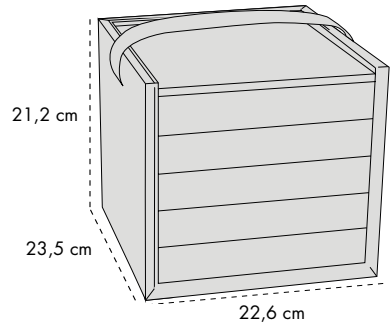

BEAUTY LITTLE 10051

The beauty is composed of 5 trays
13,5cm x 20cm x h. 4cm

INSERTS

BEAUTY MEDIUM 10052

5 trays h 3,5 cm

BEAUTY MEDIUM 10052/B

6 trays h 3 cm

BEAUTY MEDIUM 10810

5 trays with drawer slides

INSERTS

BEAUTY BIG 10050

5 trays h 3,5 cm

BEAUTY BIG 10050/B

6 trays h 3 cm

BEAUTY BIG 10811

5 trays with drawer slides

INSERTS

model DAKOTA

code	B (cm)	P (cm)	H (cm)
26448	32,5	23,1	23,8