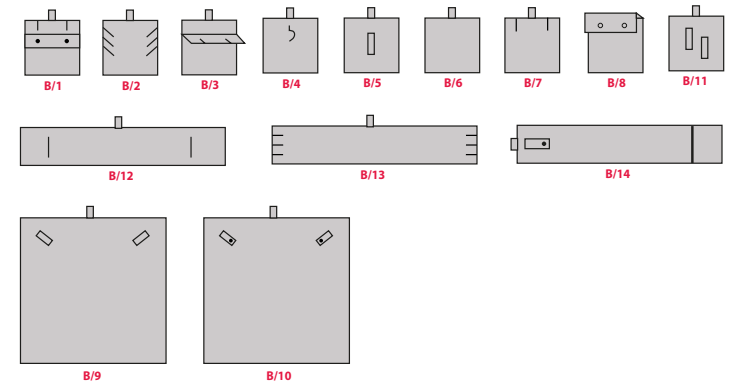

BEAUTY LITTLE 10051

The beauty is composed of 5 trays
13,5cm x 20cm x h. 4cm

INSERTS

BEAUTY MEDIUM 10052

5 trays h 3,5 cm

BEAUTY MEDIUM 10052/B

6 trays h 3 cm

BEAUTY MEDIUM 10810

5 trays with drawer slides

INSERTS

BEAUTY BIG 10050

5 trays h 3,5 cm

BEAUTY BIG 10050/B

6 trays h 3 cm

BEAUTY BIG 10811

5 trays with drawer slides

INSERTS

model DAKOTA

code	B (cm)	P (cm)	H (cm)
26448	32,5	23,1	23,8