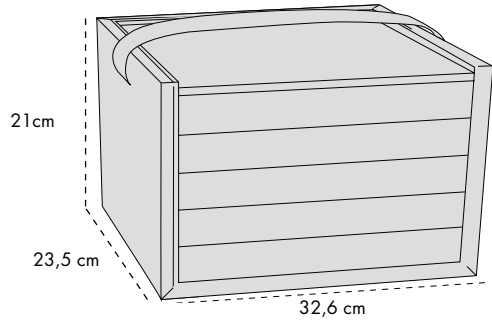

BEAUTY LITTLE 10051

The beauty is composed of 5 trays
13,5cm x 20cm x h. 4cm

INSERTS

BEAUTY MEDIUM 10052

5 trays h 3,5 cm

BEAUTY MEDIUM 10052/B

6 trays h 3 cm

BEAUTY MEDIUM 10810

5 trays with drawer slides

INSERTS

BEAUTY BIG 10050

5 trays h 3,5 cm

BEAUTY BIG 10050/B

6 trays h 3 cm

BEAUTY BIG 10811

5 trays with drawer slides

INSERTS

model DAKOTA

code	B (cm)	P (cm)	H (cm)
26448	32,5	23,1	23,8