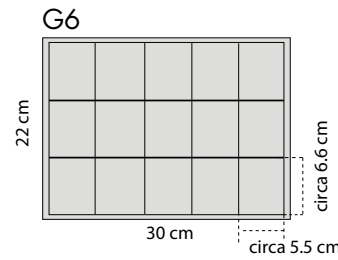

BEAUTY LITTLE 10051

The beauty is composed of 5 trays
13,5cm x 20cm x h. 4cm

INSERTS

BEAUTY MEDIUM 10052

5 trays h 3,5 cm

BEAUTY MEDIUM 10052/B

6 trays h 3 cm

BEAUTY MEDIUM 10810

5 trays with drawer slides

INSERTS

BEAUTY BIG 10050

5 trays h 3,5 cm

BEAUTY BIG 10050/B

6 trays h 3 cm

BEAUTY BIG 10811

5 trays with drawer slides

INSERTS

model DAKOTA

code	B (cm)	P (cm)	H (cm)
26448	32,5	23,1	23,8