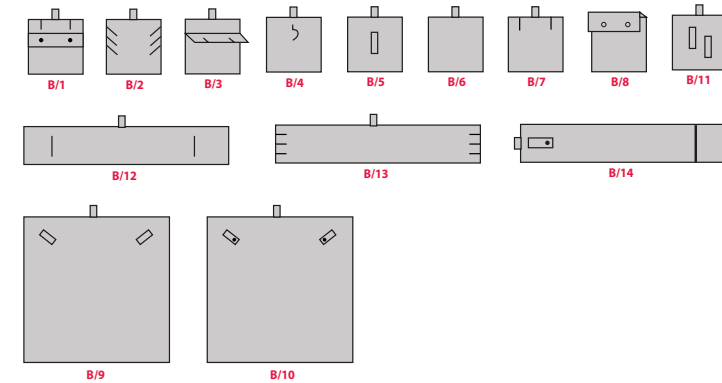

BEAUTY LITTLE 10051

The beauty is composed of 5 trays
13,5cm x 20cm x h. 4cm

INSERTS

BEAUTY MEDIUM 10052

5 trays h 3,5 cm

BEAUTY MEDIUM 10052/B

6 trays h 3 cm

BEAUTY MEDIUM 10810

5 trays with drawer slides

INSERTS

BEAUTY BIG 10050

5 trays h 3,5 cm

BEAUTY BIG 10050/B

6 trays h 3 cm

BEAUTY BIG 10811

5 trays with drawer slides

INSERTS

model DAKOTA

code	B (cm)	P (cm)	H (cm)
26448	32,5	23,1	23,8