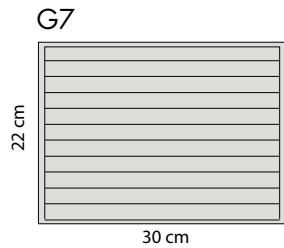

BEAUTY LITTLE 10051

The beauty is composed of 5 trays
13,5cm x 20cm x h. 4cm

INSERTS

BEAUTY MEDIUM 10052

5 trays h 3,5 cm

BEAUTY MEDIUM 10052/B

6 trays h 3 cm

BEAUTY MEDIUM 10810

5 trays with drawer slides

INSERTS

BEAUTY BIG 10050

5 trays h 3,5 cm

BEAUTY BIG 10050/B

6 trays h 3 cm

BEAUTY BIG 10811

5 trays with drawer slides

INSERTS

model DAKOTA

code	B (cm)	P (cm)	H (cm)
26448	32,5	23,1	23,8