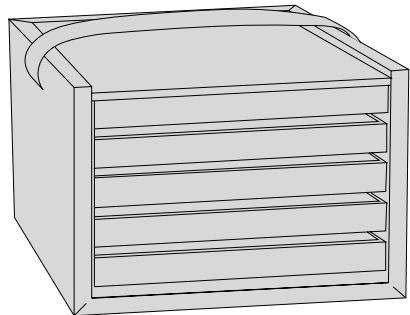

BEAUTY LITTLE 10051

The beauty is composed of 5 trays
13,5cm x 20cm x h. 4cm

INSERTS

BEAUTY MEDIUM 10052

5 trays h 3,5 cm

BEAUTY MEDIUM 10052/B

6 trays h 3 cm

BEAUTY MEDIUM 10810

5 trays with drawer slides

INSERTS

BEAUTY BIG 10050

5 trays h 3,5 cm

BEAUTY BIG 10050/B

6 trays h 3 cm

BEAUTY BIG 10811

5 trays with drawer slides

INSERTS

model DAKOTA

code	B (cm)	P (cm)	H (cm)
26448	32,5	23,1	23,8