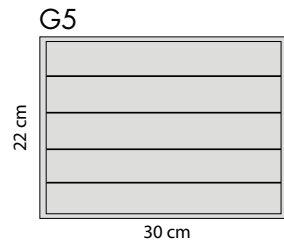

BEAUTY LITTLE 10051

The beauty is composed of 5 trays
13,5cm x 20cm x h. 4cm

INSERTS

BEAUTY MEDIUM 10052

5 trays h 3,5 cm

BEAUTY MEDIUM 10052/B

6 trays h 3 cm

BEAUTY MEDIUM 10810

5 trays with drawer slides

INSERTS

BEAUTY BIG 10050

5 trays h 3,5 cm

BEAUTY BIG 10050/B

6 trays h 3 cm

BEAUTY BIG 10811

5 trays with drawer slides

INSERTS

model DAKOTA

code	B (cm)	P (cm)	H (cm)
26448	32,5	23,1	23,8