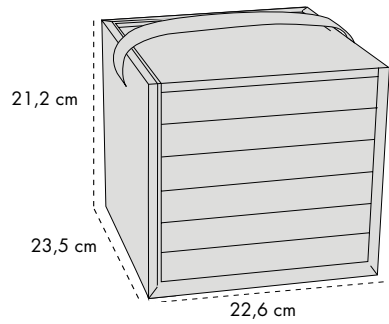

BEAUTY LITTLE 10051

The beauty is composed of 5 trays
13,5cm x 20cm x h. 4cm

INSERTS

BEAUTY MEDIUM 10052

5 trays h 3,5 cm

BEAUTY MEDIUM 10052/B

6 trays h 3 cm

BEAUTY MEDIUM 10810

5 trays with drawer slides

INSERTS

BEAUTY BIG 10050

5 trays h 3,5 cm

BEAUTY BIG 10050/B

6 trays h 3 cm

BEAUTY BIG 10811

5 trays with drawer slides

INSERTS

model DAKOTA

code	B (cm)	P (cm)	H (cm)
26448	32,5	23,1	23,8