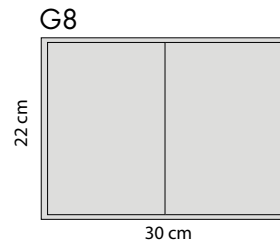

BEAUTY LITTLE 10051

The beauty is composed of 5 trays
13,5cm x 20cm x h. 4cm

INSERTS

BEAUTY MEDIUM 10052

5 trays h 3,5 cm

BEAUTY MEDIUM 10052/B

6 trays h 3 cm

BEAUTY MEDIUM 10810

5 trays with drawer slides

INSERTS

BEAUTY BIG 10050

5 trays h 3,5 cm

BEAUTY BIG 10050/B

6 trays h 3 cm

BEAUTY BIG 10811

5 trays with drawer slides

INSERTS

model DAKOTA

code	B (cm)	P (cm)	H (cm)
26448	32,5	23,1	23,8