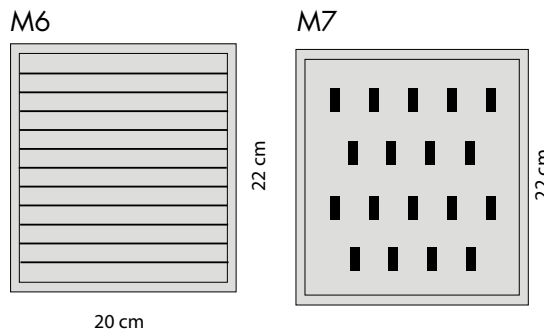

BEAUTY LITTLE 10051

The beauty is composed of 5 trays
13,5cm x 20cm x h. 4cm

INSERTS

BEAUTY MEDIUM 10052

5 trays h 3,5 cm

BEAUTY MEDIUM 10052/B

6 trays h 3 cm

BEAUTY MEDIUM 10810

5 trays with drawer slides

INSERTS

BEAUTY BIG 10050

5 trays h 3,5 cm

BEAUTY BIG 10050/B

6 trays h 3 cm

BEAUTY BIG 10811

5 trays with drawer slides

INSERTS

model DAKOTA

code	B (cm)	P (cm)	H (cm)
26448	32,5	23,1	23,8