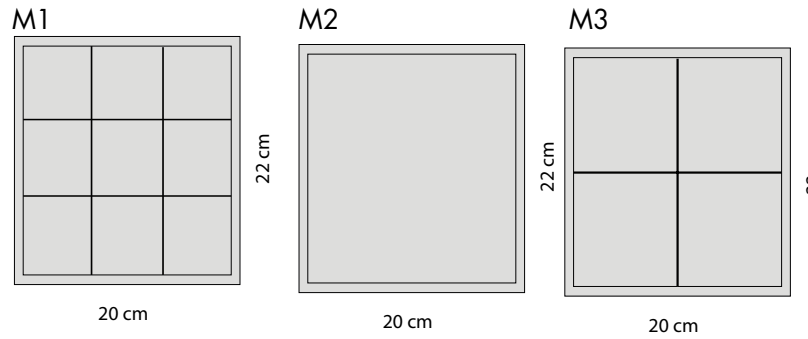

BEAUTY LITTLE 10051

The beauty is composed of 5 trays
13,5cm x 20cm x h. 4cm

INSERTS

BEAUTY MEDIUM 10052

5 trays h 3,5 cm

BEAUTY MEDIUM 10052/B

6 trays h 3 cm

BEAUTY MEDIUM 10810

5 trays with drawer slides

INSERTS

BEAUTY BIG 10050

5 trays h 3,5 cm

BEAUTY BIG 10050/B

6 trays h 3 cm

BEAUTY BIG 10811

5 trays with drawer slides

INSERTS

model DAKOTA

code	B (cm)	P (cm)	H (cm)
26448	32,5	23,1	23,8