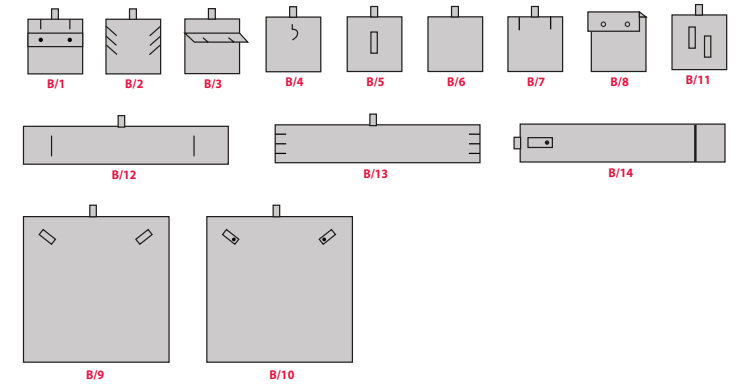

BEAUTY LITTLE 10051

The beauty is composed of 5 trays
13,5cm x 20cm x h. 4cm

INSERTS

BEAUTY MEDIUM 10052

5 trays h 3,5 cm

BEAUTY MEDIUM 10052/B

6 trays h 3 cm

BEAUTY MEDIUM 10810

5 trays with drawer slides

INSERTS

BEAUTY BIG 10050

5 trays h 3,5 cm

BEAUTY BIG 10050/B

6 trays h 3 cm

BEAUTY BIG 10811

5 trays with drawer slides

INSERTS

model DAKOTA

code	B (cm)	P (cm)	H (cm)
26448	32,5	23,1	23,8