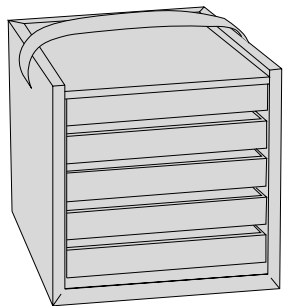

BEAUTY LITTLE 10051

The beauty is composed of 5 trays
13,5cm x 20cm x h. 4cm

INSERTS

BEAUTY MEDIUM 10052

5 trays h 3,5 cm

BEAUTY MEDIUM 10052/B

6 trays h 3 cm

BEAUTY MEDIUM 10810

5 trays with drawer slides

INSERTS

BEAUTY BIG 10050

5 trays h 3,5 cm

BEAUTY BIG 10050/B

6 trays h 3 cm

BEAUTY BIG 10811

5 trays with drawer slides

INSERTS

model DAKOTA

code	B (cm)	P (cm)	H (cm)
26448	32,5	23,1	23,8