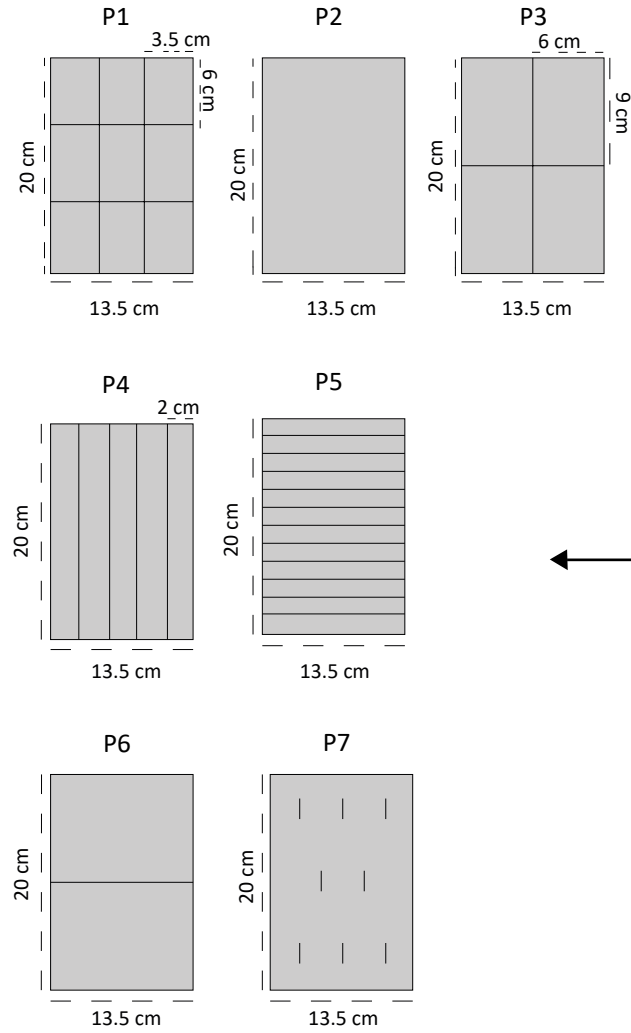

BEAUTY LITTLE 10051

The beauty is composed of 5 trays
13,5cm x 20cm x h. 4cm

INSERTS

BEAUTY MEDIUM 10052

5 trays h 3,5 cm

BEAUTY MEDIUM 10052/B

6 trays h 3 cm

BEAUTY MEDIUM 10810

5 trays with drawer slides

INSERTS

BEAUTY BIG 10050

5 trays h 3,5 cm

BEAUTY BIG 10050/B

6 trays h 3 cm

BEAUTY BIG 10811

5 trays with drawer slides

INSERTS

model DAKOTA

code	B (cm)	P (cm)	H (cm)
26448	32,5	23,1	23,8