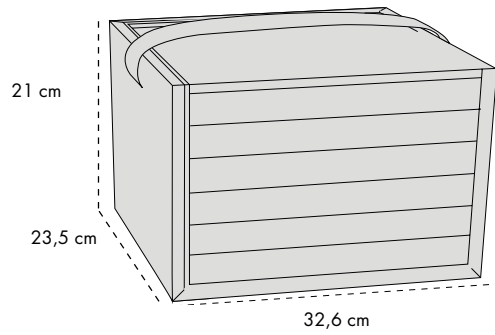

BEAUTY LITTLE 10051

The beauty is composed of 5 trays
13,5cm x 20cm x h. 4cm

INSERTS

BEAUTY MEDIUM 10052

5 trays h 3,5 cm

BEAUTY MEDIUM 10052/B

6 trays h 3 cm

BEAUTY MEDIUM 10810

5 trays with drawer slides

INSERTS

BEAUTY BIG 10050

5 trays h 3,5 cm

BEAUTY BIG 10050/B

6 trays h 3 cm

BEAUTY BIG 10811

5 trays with drawer slides

INSERTS

model DAKOTA

code	B (cm)	P (cm)	H (cm)
26448	32,5	23,1	23,8