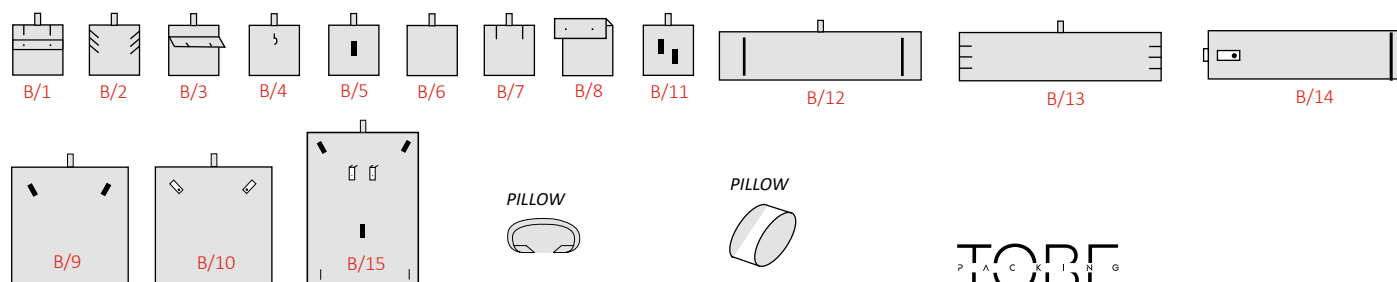

COUVETTE 43 x 22 excluded inserts

CODE	DESCRIPTION	NOTE	B (cm)	P (cm)	H (cm)	CODICE	DESCRIZIONE	NOTA	B (cm)	P (cm)	H (cm)		
	10131	2 spaces	excluded insert	43	22	4		10366	30 ring flaps	excluded insert	43	22	4
	10369	4 vertical spaces	excluded insert	43	22	4		10367	2 different spaces	excluded insert	43	22	4
	10134	8 vertical spaces	excluded insert	43	22	4		10368	12 spaces	excluded insert	43	22	4
	10135	8 horizontal spaces (4x2)	excluded insert	43	22	4		10370	12 for watches	excluded insert (NO CUSCINO)	43	22	7,5
	10136	8 spaces	excluded insert	43	22	4		10372	12 horizontal watches	excluded insert (NO PILLOW)	43	22	7,5
	10252	5 vertical spaces	excluded insert	43	22	4		10117	12 bracelet	excluded insert (NO PILLOW)	43	22	7,5
	10364	32 spaces	excluded insert	43	22	4		10126	basic	empty	43	22	4
	10365	4 horizontal spaces	excluded insert	43	22	4							

INSERTS

PILLOW

PILLOW

TOBE
P A C K I N G
M I L A N O
1 9 9 9